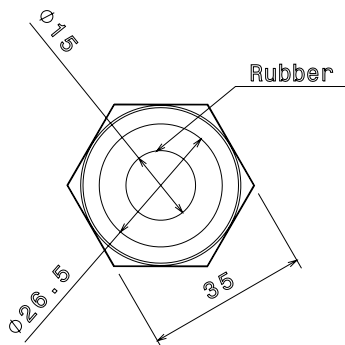

PRODUCT CODE: BTG3
BRASS TRS STUFFING GLAND

DESCRIPTION

32mm Brass TRS Gland

FINISH

Self Colour

MATERIAL

Brass

PACKAGING

Packed in qty 10

ADDITIONAL NOTES

Conforms to BS EN61386-1
Comprises; two part gland body c/w internal rubber seal
Safe working temperature of -30° to +100° C

Isometric view

Top view

Side view

Bottom view