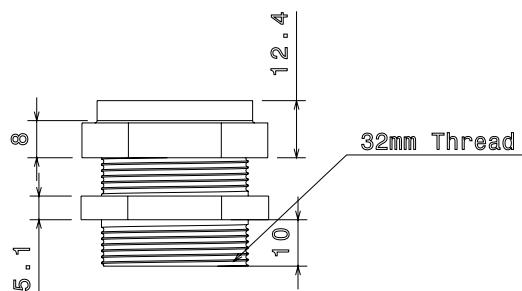

PRODUCT CODE: BTG3
BRASS TRS STUFFING GLAND

DESCRIPTION

32mm Brass TRS Gland

FINISH

Self Colour

MATERIAL

Brass

PACKAGING

Packed in qty 10

ADDITIONAL NOTES

Conforms to BS EN61386-1
Comprises; two part gland body c/w internal rubber seal
Safe working temperature of -30° to +100° C

Isometric view

Top view

Side view

Bottom view