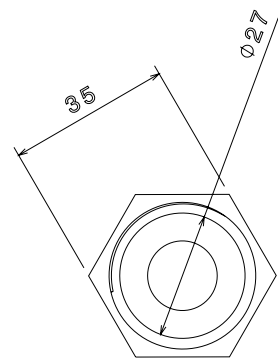

PRODUCT CODE: BTG3
BRASS TRS STUFFING GLAND

DESCRIPTION

32mm Brass TRS Gland

FINISH

Self Colour

MATERIAL

Brass

PACKAGING

Packed in qty 10

ADDITIONAL NOTES

Conforms to BS EN61386-1
Comprises; two part gland body c/w internal rubber seal
Safe working temperature of -30° to +100° C

Isometric view

Top view

Side view

Bottom view